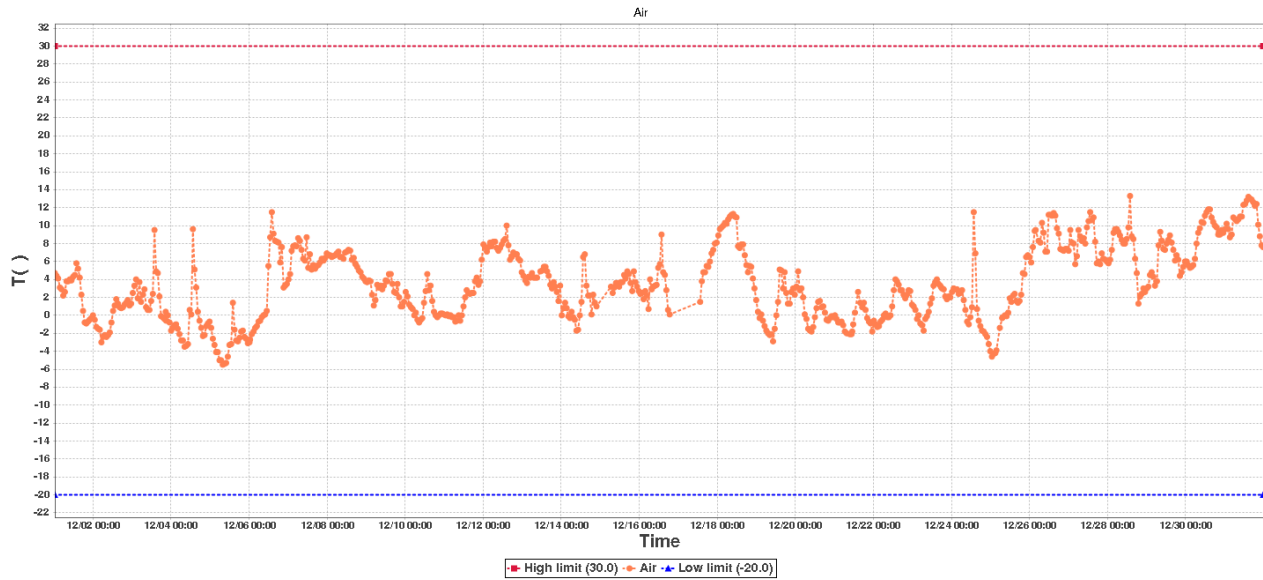

File Generated: 2019/01/06 18:12:40

RCW-600WiFi Data Log

Device Information

Device ID:	02849871144083001802	Device SUB-ID:	0
Device Name:	Ground Prob-2	Device Model:	RCW-600WiFi

Description:

Hours to monitor:	743.0
-------------------	-------

GP1Summary

High limit:	30.0	Start Time:	2018/12/01 00:31:00(GMT+01:00)
Low limit:	-20.0	End Time:	2018/12/31 23:45:52(GMT+01:00)
Max:	6.6	Data Points:	705
Min:	4.1		
Average:	5.14		

AirSummary

High limit:	30.0	Start Time:	2018/12/01 00:31:00(GMT+01:00)
Low limit:	-20.0	End Time:	2018/12/31 23:45:52(GMT+01:00)
Max:	13.3	Data Points:	705
Min:	-5.5		
Average:	3.54		